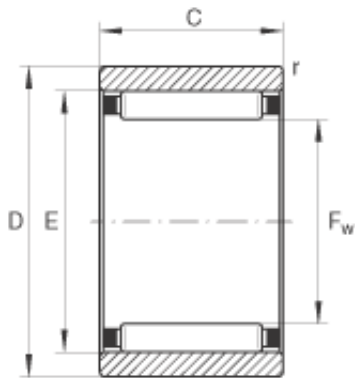

RNAO45X55X17 INA Needle Roller Bearings

Bearing No. RNAO45X55X17

RNAO45X55X17 Bearing 2D drawings and 3D CAD models

Size	45x55x17 mm
Bore Diameter	45 mm
Outer Diameter	55 mm
Width	17 mm
F_w	45 mm
D	55 mm
C	17 mm
D_a	50,5 mm
D_b	45,6 mm
d_b	49,2 mm
E	50 mm
$r_{a \max}$	0,3 mm
r_{\min}	0,3 mm
m	83 g / Weight
C_r	25500 N / Dynamic load rating (radial)
C_{0r}	46000 N / Static load rating (radial)
C_{ur}	7100 N / Fatigue limit load, radial
n_G	10300 1/min / Limiting speed
n_B	5800 1/min / Reference speed
Category	Bearings
Inventory	0.0
Manufacturer Name	SCHAEFFLER GROUP